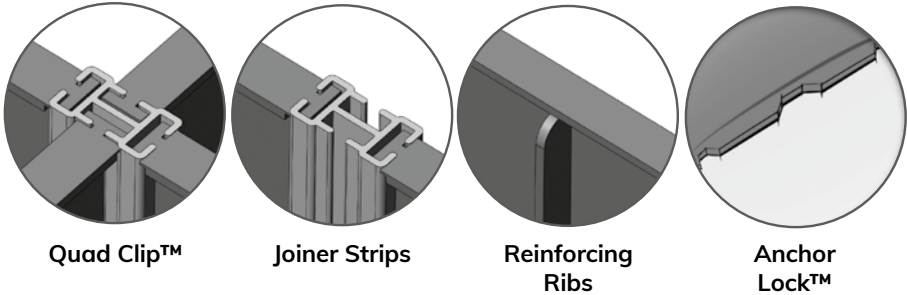

# Tree Sustainability Solutions

Tree sustainability solutions include root barrier systems which help in directing the roots from shrubs and trees to grow downwards.

This dramatically decreases the roots' potential to damage sidewalks, driveways, building foundations, etc.

## Modular EP Series Root Barrier Panels

EP Series Root Barrier Panels by NDS include factory installed independent joiner strips. Each barrier is a minimum of 2.3 mm thick and is made of up to 50% post-consumer High Impact Polypropylene (HIPP) with UV inhibitors to ensure longevity. Barrier Panels have 12.7 mm raised vertical

ribs running perpendicular to the panel and are 152.4 mm on centre. All EP Series Panels feature a 9.5mm wide "T" top edge and an external ground anchoring base flange that is 3.2 mm in width.

Product picture	Modular EP Series Root Barrier Panels					
	Part number		Description	Colour	Size (cm x cm)	Packaging details
	EMEA reference	USA reference				Pkg. qty. (pcs)
	0800 6310 001	EP-1250	30 cm x 60 cm Root Barrier Panel	Black	30 x 60	25
	0800 6310 002	EP-1850	45 cm x 60 cm Root Barrier Panel	Black	45 x 60	25
	0800 6310 003	EP-2450	60 cm x 60 cm Root Barrier Panel	Black	60 x 60	25
	0800 6310 004	EP-3650	90 cm x 60 cm Root Barrier Panel	Black	90 x 60	25

### Root Barrier Roll

The Root Barrier Roll by NDS is manufactured from up to 50% recycled HDPE with UV inhibitors with a thickness of 1 mm - 1.5 mm. Barriers feature vertically integrated and flared moulded 90° root-deflecting ribs that protrude 12.7 mm from the wall and are placed 152.4 mm - 203.2 mm apart. A root impervious moulded end provides easy assembly using staples or a sealant design to bind to HDPE (a dual-sided solvent-based tape).