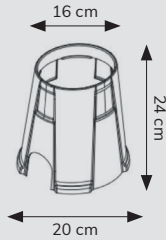

NORMA Valve Boxes*

6" Round Valve Boxes

13" x 20" Rectangular Jumbo Valve Boxes

*See complete range and measurements in the irrigation catalogue

Applications

NORMA Valve Boxes are well suited for standard irrigation systems. They are designed to perform under demanding conditions, specially for applications like residential irrigation systems, public areas, private gardens, parking lots, domestic orchards

Material

Injection-molded polypropylene construction, heavy-duty

Product Image	EMEA part number	Model	Color		Diameter (cm)	Bottom Size (cm)	Pallet quantity
			Box	Cover	Top / Bottom	W x L x H	
Box & Cover							
	0894 3101 001	NORMA Valve Box with 3/4" manual valve and overlapping cover	Black	Green	21 / 18	–	540
	0894 3101 011	NORMA 6" round valve box with overlapping cover	Black	Green	16 / 20	–	600
	0894 3101 021	NORMA 10" round valve box with overlapping cover	Black	Green	24 / 32	–	300
	0894 3101 031	NORMA 14 x 19 rectangular valve box with overlapping cover	Black	Green	–	39 x 50 x 30	168
	0894 3101 041	NORMA 13 x 20 rectangular Jumbo valve box with overlapping cover	Black	Green	–	49 x 63 x 30	116