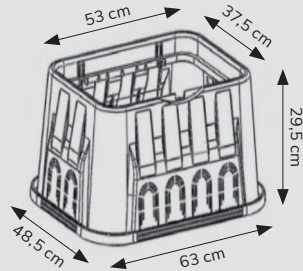

NORMA Valve Boxes*

6" Round Valve Boxes

13" x 20" Rectangular Jumbo Valve Boxes

*See complete range and measurements in the irrigation catalogue

Applications

NORMA Valve Boxes are well suited for standard irrigation systems. They are designed to perform under demanding conditions, specially for applications like residential irrigation systems, public areas, private gardens, parking lots, domestic orchards

Material

Injection-molded polypropylene construction, heavy-duty

Product Image	EMEA part number	Model	Color		Diameter (cm)	Bottom Size (cm)	Pallet quantity
			Box	Cover	Top / Bottom	W x L x H	
Box & Cover							
	0894 3101 001	NORMA Valve Box with 3/4" manual valve and overlapping cover	Black	Green	21 / 18	–	540
	0894 3101 011	NORMA 6" round valve box with overlapping cover	Black	Green	16 / 20	–	600
	0894 3101 021	NORMA 10" round valve box with overlapping cover	Black	Green	24 / 32	–	300
	0894 3101 031	NORMA 14 x 19 rectangular valve box with overlapping cover	Black	Green	–	39 x 50 x 30	168
	0894 3101 041	NORMA 13 x 20 rectangular Jumbo valve box with overlapping cover	Black	Green	–	49 x 63 x 30	116