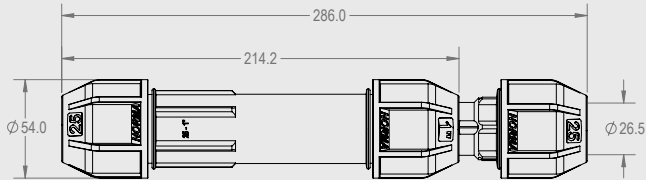

NORMA Telescopic Fittings

UP TO

THREE TIMES

FASTER

Speed up the process of repairing a broken pipe!

✓ No additional components required for fixing the pipe

✓ Easy repair of damaged pipe sections

✓ No need to dig as far to perform a repair job

✓ UV stabilised to perform even in harsh sunny conditions

Telescopic Fitting

Applications

For repairing broken pipe sections, while reducing the physical labour involved. It is no longer necessary to create enough distance between two connectors to flex the new pipe into place. Simply remove the broken section and use a telescopic fitting to connect one end and extend the other.

Material

Nut	Polypropylene
Bodies	Polypropylene
Clinching Ring	POM (Acetal)
O-Rings	NBR

Part number	Description	Cut area (mm)	Max. insertion depth (mm)	Ø DN (mm)	Packaging quantity (pcs)
NORMA Telescopic Fitting					
0796 2660 001	Telescopic Straight Coupler	265	65	25 × 25	5
0796 2660 002	Telescopic Straight Coupler	315	70	32 × 32	3
0796 2660 003	Telescopic Straight Coupler	350	80	40 × 40	2
0796 2660 004	Telescopic Straight Coupler	390	90	50 × 50	2
0796 2660 005	Telescopic Male Threaded Adaptor	265	65	25 × 1"	5
0796 2660 006	Telescopic Male Threaded Adaptor	315	70	32 × 1 1/4"	3
0796 2660 007	Telescopic Male Threaded Adaptor	350	80	40 × 1 1/2"	2
0796 2660 008	Telescopic Male Threaded Adaptor	390	90	50 × 2"	2
0796 2660 009	Telescopic Equal Tee	265	65	25 × 25 × 25	2
0796 2660 010	Telescopic Equal Tee	315	70	32 × 32 × 32	2
0796 2660 011	Telescopic Equal Tee	350	80	40 × 40 × 40	1
0796 2660 012	Telescopic Equal Tee	390	90	50 × 50 × 50	1
0796 2660 013	Telescopic Male Threaded Tee	265	65	25 × 1" × 25	2
0796 2660 014	Telescopic Male Threaded Tee	315	70	32 × 1 1/4" × 32	2
0796 2660 015	Telescopic Male Threaded Tee	350	80	40 × 1 1/2" × 40	1
0796 2660 016	Telescopic Male Threaded Tee	390	90	50 × 2" × 50	1