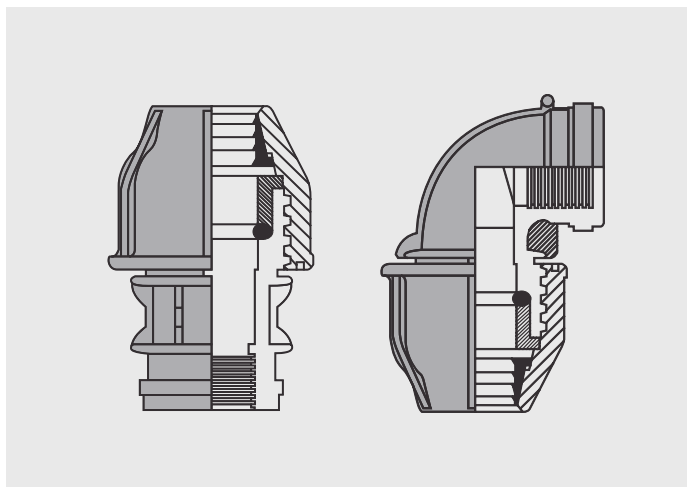

Love what you see? Here are some more products you may like.

Clamp Saddle

Threaded Fitting

NORMA Ball Valve

Technical Information

Applications

Ideally suited for residential landscape irrigation and for agriculture-based irrigation.