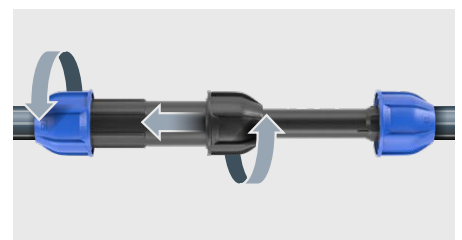

03 Slide the outer body of the fitting to the maximum insertion depth until it extends over the pipe and tighten the blue nut. Tighten the black nut.

Pipe outer $\varnothing$ (mm)	25	32	40	50
Max. Telescopic Range (mm)	265	315	350	390
Insertion Depth (mm)	65	70	80	90