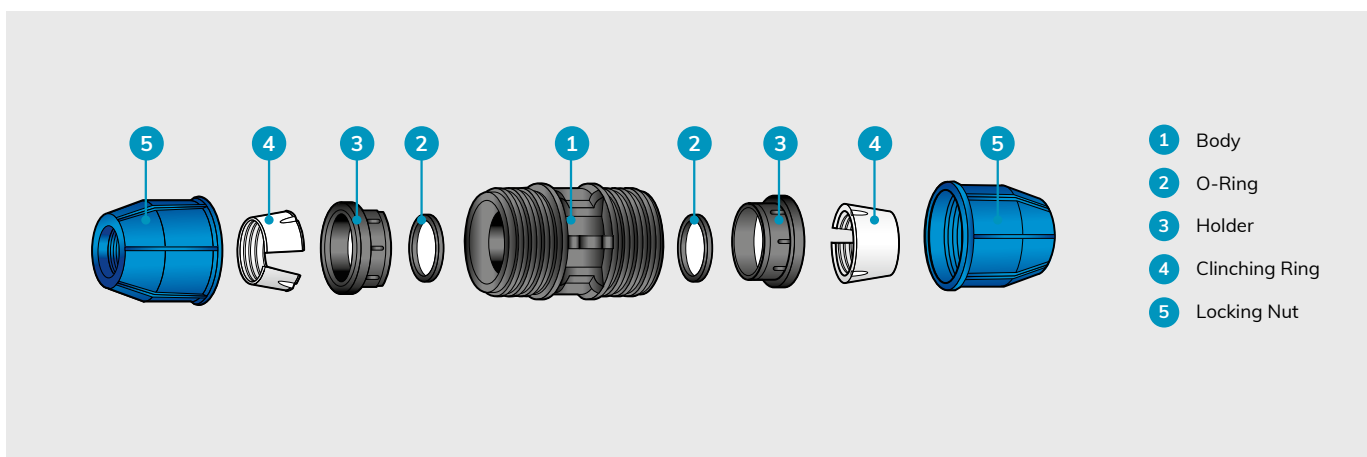

Love what you see? Here are some more products you may like.

Clamp Saddle

Threaded Fitting

NORMA Ball Valve

Technical Information

Applications

Ideally suited for more demanding irrigation applications like public parks, sports fields, golf courses and high-end agriculture-based irrigation. It is also suited for industrial applications.

Installation Tips

01 Unscrew the nut one or two turns or to the last thread.

02 Cut the pipe and deburr if necessary. Mark the insertion depth.

03 Push the pipe to the mark or the stop-end.

04 Screw the nut on tight. The nut can be tightened manually or using a hook tool.