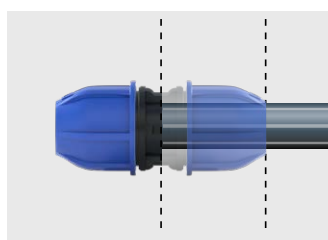

03 Push the pipe to the mark or the stop-end.