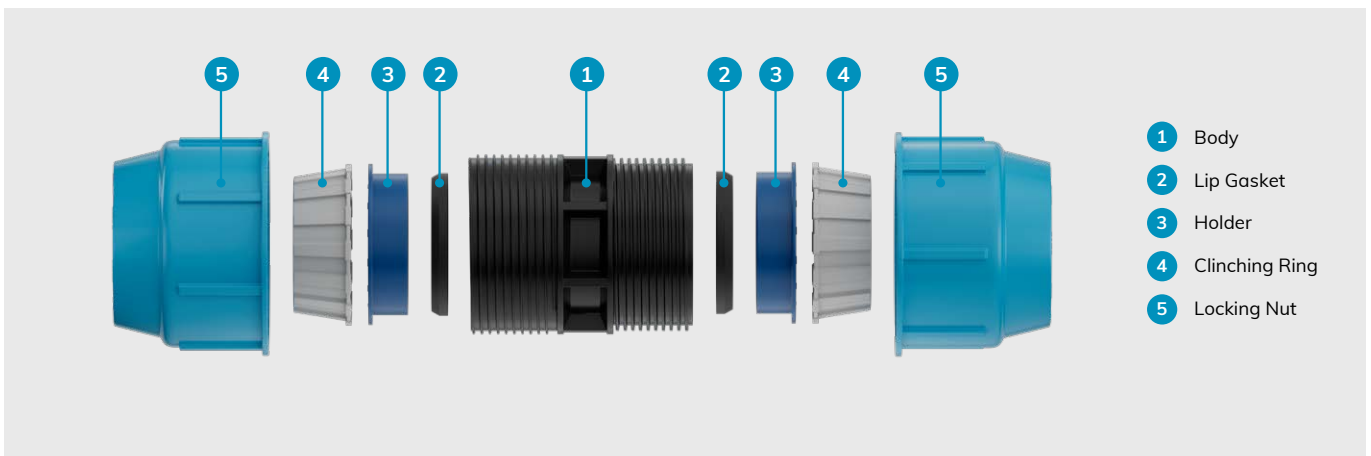

QuickTight
Technology

Speed up your water pipe installations!

- ✓ Superior leakproof connection
- ✓ Push-fit installation from DN 20 to DN 110
- ✓ Light blue nut for better recognition for drinking water
- ✓ Certified for drinking water

Love what you see? Here are some more products you may like.

Clamp Saddle

NORMA Ball Valve

Valve Box

Technical Information

Applications

Ideally suited for connecting high- and low-density polyethylene tubing. These products are certified as compliant with international sanitary regulations for transport of drinking water according to DVGW, KIWA, ACS, WRAS and many more.

Material

Nut	Polypropylene
Bodies	Polypropylene
Clinching Ring	POM (Acetal)
Lip Gasket	NBR

Installation Tips

01 Unscrew the nut one or two turns or to the last thread.

02 Cut the pipe and deburr if necessary. Mark the insertion depth.