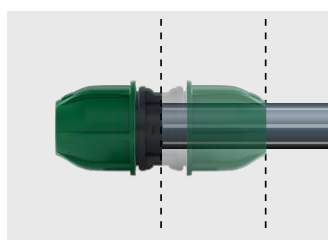

03 Push the pipe to the mark or the stop-end.