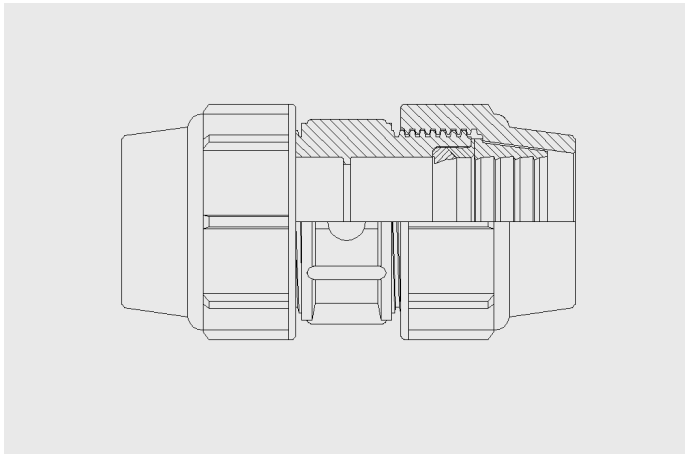

Love what you see? Here are some more products you may like.

Clamp Saddle

NORMA Ball Valve

Valve Box

Technical Information

Applications

Ideally suited for connecting high- and low-density polyethylene tubing. These products are certified as compliant with international sanitary regulations for transport of drinking water according to DVGW, KIWA, ACS, WRAS and many more.