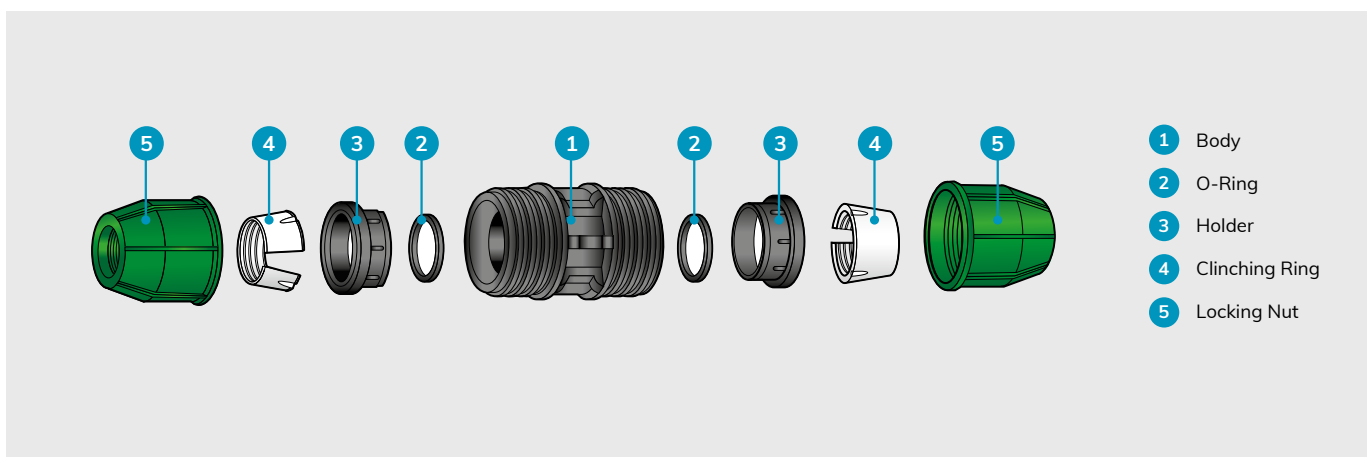

Technical Information

Applications

Ideally suited for residential landscape irrigation and for agriculture-based irrigation.

Material

Body	Polypropylene	Working pressure: 10 bar (PN 10).
O-Ring	NBR	
Holder	Polypropylene	
Clinching Ring	POM (Acetal)	
Locking Nut	Polypropylene	

Installation Tips

01 Unscrew the nut one or two turns or to the last thread.

02 Cut the pipe and deburr if necessary. Mark the insertion depth.

03 Push the pipe to the mark or the stop-end.

04 Screw the nut on tight. The nut can be tightened manually or using a hook tool.