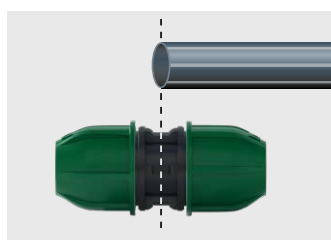

02 Cut the pipe and deburr if necessary. Mark the insertion depth.