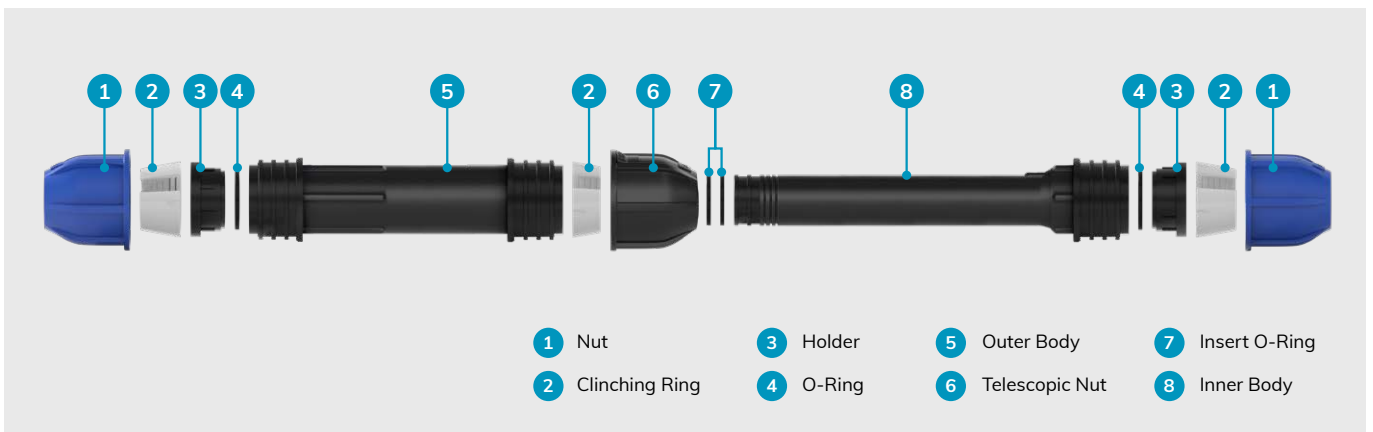

Technical Information

Applications

For repairing broken pipe sections while reducing the physical labour involved.

Material

Working pressure: 10 bar (PN 10)

Nut	Polyethylene	Outer Body	Polyethylene
Clinching Ring	POM (Acetal)	Telescopic Nut	Polyethylene
Holder	Polyethylene	Insert O-Ring	Nitrile Butadiene Rubber (NBR)
O-Ring	Nitrile Butadiene Rubber (NBR)	Inner Body	Polyethylene

Installation Tips

01 Cut the pipe as per the cut template. Unscrew all nuts to the last thread. Pull the O-rings into the relaxed position.

02 Slide the fitting over the pipe to the maximum insertion depth and tighten the nut.

03 Slide the outer body of the fitting to the maximum insertion depth until it extends over the pipe and tighten the blue nut. Tighten the black nut.

Pipe outer $\varnothing$ (mm)	25	32	40	50
Max. Telescopic Range (mm)	265	315	350	390
Insertion Depth (mm)	65	70	80	90