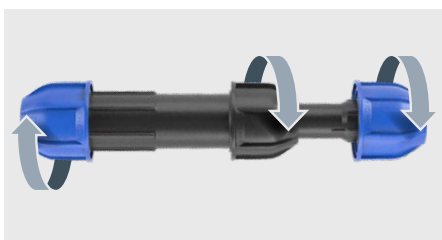

Installation Tips

01 Cut the pipe as per the cut template. Unscrew all nuts to the last thread. Pull the O-rings into the relaxed position.