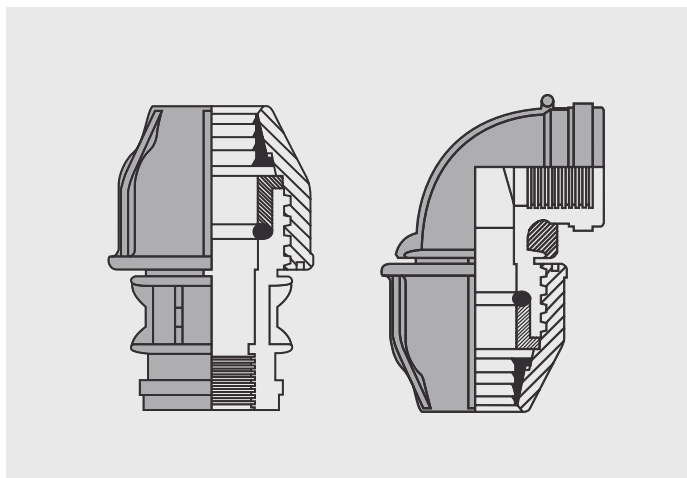

Love what you see? Here are some more products you may like.

Clamp Saddle

Threaded Fitting

NORMA Ball Valve

Technical Information

Applications

Ideally suited for more demanding irrigation applications like public parks, sports fields, golf courses and high-end agriculture-based irrigation. It is also suited for industrial applications.