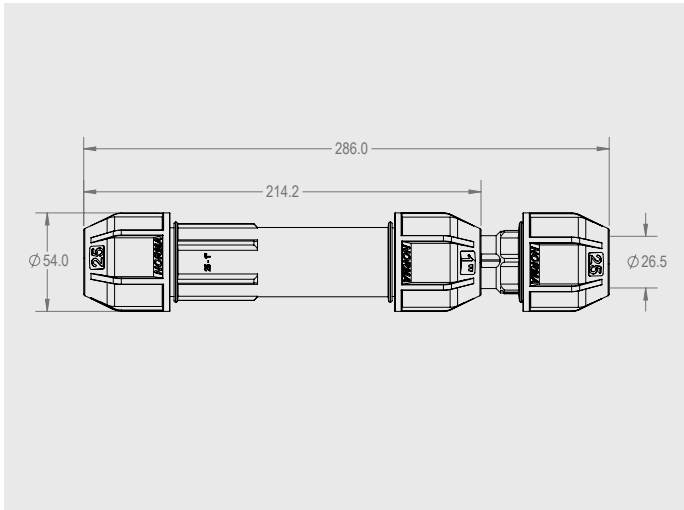

Technical Information

Applications

For repairing broken pipe sections while reducing the physical labour involved.

Material

Working pressure: 10 bar (PN 10)

Nut	Polyethylene	Outer Body	Polyethylene
Clinching Ring	POM (Acetal)	Telescopic Nut	Polyethylene
Holder	Polyethylene	Insert O-Ring	Nitrile Butadiene Rubber (NBR)
O-Ring	Nitrile Butadiene Rubber (NBR)	Inner Body	Polyethylene