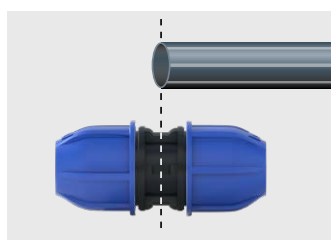

Love what you see? Here are some more products you may like.

Clamp Saddle

Threaded Fitting

NORMA Ball Valve

Technical Information

Applications

Ideally suited for more demanding irrigation applications like public parks, sports fields, golf courses and high-end agriculture-based irrigation. It is also suited for industrial applications.

Material

Body	Polypropylene	Working pressure: 16 bar (PN 16) up to \varnothing 63 mm and 12.5 bar for \varnothing larger than 63 mm.
O-Ring	NBR	
Holder	Polypropylene	
Clinching Ring	POM (Acetal)	
Locking Nut	Polypropylene	

Installation Tips

01 Unscrew the nut one or two turns or to the last thread.

02 Cut the pipe and deburr if necessary. Mark the insertion depth.

03 Push the pipe to the mark or the stop-end.

04 Screw the nut on tight. The nut can be tightened manually or using a hook tool.