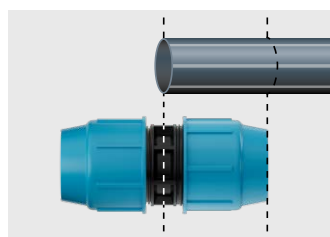

Love what you see? Here are some more products you may like.

Clamp Saddle

NORMA Ball Valve

Valve Box

Technical Information

Applications

Ideally suited for connecting high- and low-density polyethylene tubing. These products are certified as compliant with international sanitary regulations for transport of drinking water according to DVGW, KIWA, ACS, WRAS and many more.

Material

Nut	Polypropylene
Bodies	Polypropylene
Clinching Ring	POM (Acetal)
Lip Gasket	NBR

Installation Tips

01 Unscrew the nut one or two turns or to the last thread.

02 Cut the pipe and deburr if necessary. Mark the insertion depth.

03 Push the pipe to the mark or the stop-end.

04 Screw the nut on tight. The nut can be tightened manually or using a hook tool.

NORMA MARLIN® Compression Fittings

are made in factories certified under ISO 9001:2018 according to UNI 9561-AS/NZS 4129-BRL-K17105 – DIN 8076 – ISO17885, threads: UNI EN 10226-1 (ISO 7/1)